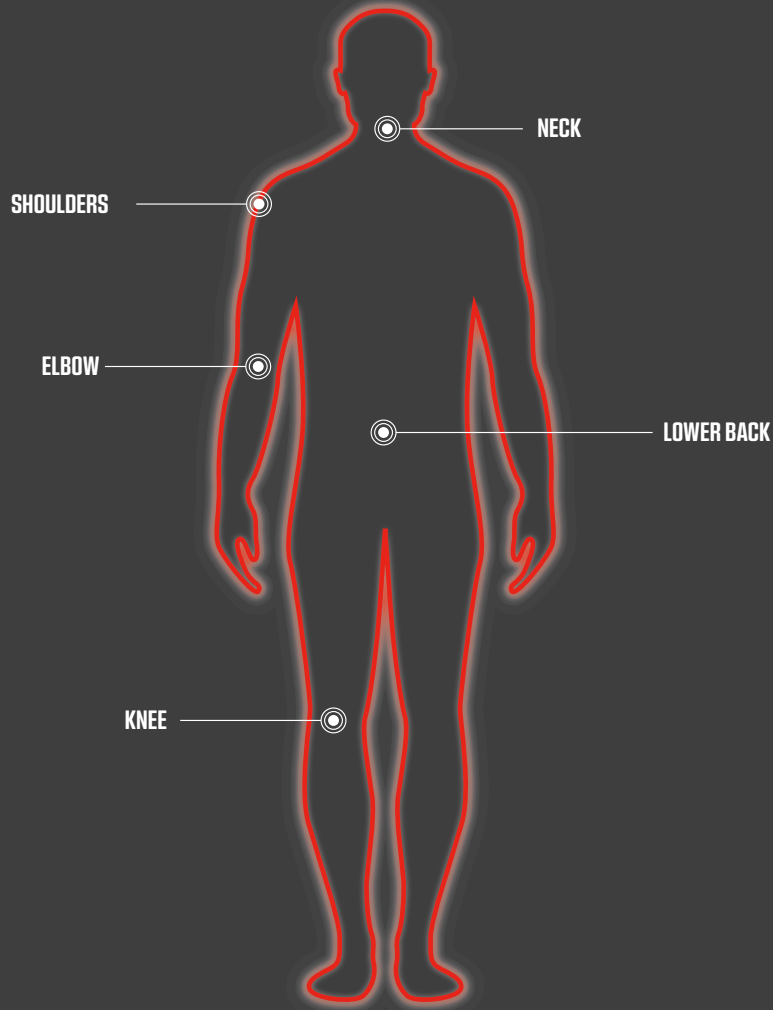

FitRx Level Treatment— Anytime, Anywhere

Boasting the power, precision, and quality **FitRx** is known for, **FitRx On-the-Go** makes accessing those benefits even more convenient for anyone. Its circular design provides a smooth, ergonomic grip that's easy to hold while minimizing strain on your hands and wrist. Capable of up to 240 minutes of sustained operating time, **FitRx On-the-Go** is always ready when you need it most, setting a new standard for true portability.