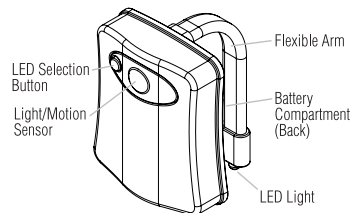

PRODUCT OVERVIEW & FUNCTIONS

- Built-In Motion Sensor & Light Detection
- Perfect for Night Light and Decoration
- Flexible Universal Mounting System
- Installs in Seconds & Easy to Clean

USING YOUR GLOW BOWL DEVICE

STEP 1: FIT TO YOUR TOILET.

STEP 2: INSTALL YOUR GLOW BOWL.

STEP 3: TURN OFF THE LIGHTS.

STEP 4: DETERMINE YOUR COLOR SETTINGS.

TIPS FOR CLEANING & CARE:

- To clean, wipe the unit down with a wet wipe, damp cloth, or sponge. You may use chemical cleaners if necessary.
- The Glow Bowl is designed for daily use with indoor toilets/bathrooms only.
- Do not immerse your Glow Bowl in water or place directly under running water.

SAFETY PRECAUTIONS

- This product uses batteries (not included). Keep away from flammable objects and excessive heat.
- Never attempt to disassemble or modify your Glow Bowl in any way. Doing so violates any warranty in place and may cause permanent damage to the unit.
- Contact the Customer Support team at tzumi.com/Support for assistance.

SPECIFICATIONS:

Batteries Required: AAA x 3
Dimensions: 2.5 x 2.5 x 5.0 in. (Arm Length: 4.25 in.)
Weight: 1.3 oz.